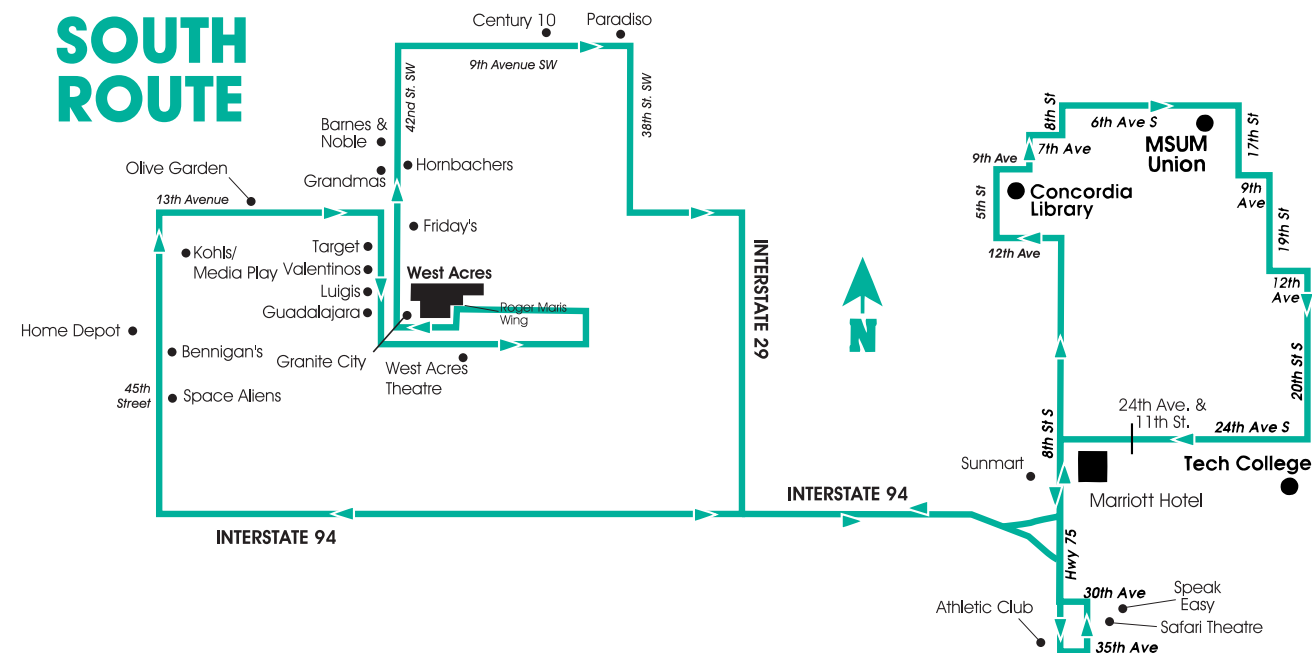

The **North Route** services the east Highway 10 Shopping Area to Downtown Moorhead and Downtown Fargo. - The **South Route** services South Moorhead and West Acres.

Upon request, the buses will make **deviations up to two blocks** from their scheduled route, i.e. Fargo Theatre, Sunset Lanes, etc. Please make arrangements, as well as return trip arrangements with your driver as you board the bus.

MOORHEAD EVENING BUS SCHEDULE

www.matbus.com

Effective Dates:
August 26, 2002 thru May 3, 2003

EVENING BUS SCHEDULE

NORTH ROUTE

SOUTH ROUTE

| Concordia 9 Ave. & 6 St | MSUM Union 6 Ave & 14 St S | Target | K-Mart | Hornbacher's | Moorhead Center Mall | GTC |
|----------------------------|-------------------------------|--------|--------|--------------|-------------------------|-------|
| 5:26 | 5:30 | 5:40 | 5:46 | 5:51 | 5:55 | 6:00 |
| 6:11 | 6:15 | 6:25 | 6:31 | 6:36 | 6:40 | 6:45* |
| 6:56 | 7:00 | 7:10 | 7:16 | 7:21 | 7:25 | 7:30 |
| 7:41 | 7:45 | 7:55 | 8:01 | 8:06 | 8:10 | 8:15* |
| 8:26 | 8:30 | 8:40 | 8:46 | 8:51 | 8:55 | 9:00 |
| 9:11 | 9:15 | 9:25 | 9:31 | 9:36 | 9:40 | 9:45* |
| 9:56 | 10:00 | - | - | - | - | - |

*Times when direct transfers are available between Moorhead and Fargo Transit Systems

Metro Area Transit
Fargo-Moorhead

| Concordia 9 Ave. & 6 St | MSUM Union 6 Ave & 14 St S | 24 Ave & 11 St S | West Acres Cinema | West Acres Roger Maris Wing | Century 10 Paradiso | Safari Theatre |
|----------------------------|-------------------------------|---------------------|----------------------|--------------------------------|------------------------|-------------------|
| 5:26 | 5:30 | 5:36 | 5:48 | 5:50 | 5:54 | 6:02 |
| 6:11 | 6:15 | 6:21 | 6:33 | 6:35 | 6:39 | 6:47 |
| 6:56 | 7:00 | 7:06 | 7:18 | 7:20 | 7:24 | 7:32 |
| 7:41 | 7:45 | 7:51 | - | 8:05 | - | - |
| 8:26 | 8:30 | 8:36 | 8:48 | 8:50 | 8:54 | 9:02 |
| 9:11 | 9:15 | 9:21 | 9:33 | 9:35 | 9:39 | 9:47 |
| 9:56 | 10:00 | 10:06 | - | - | - | 10:11 |