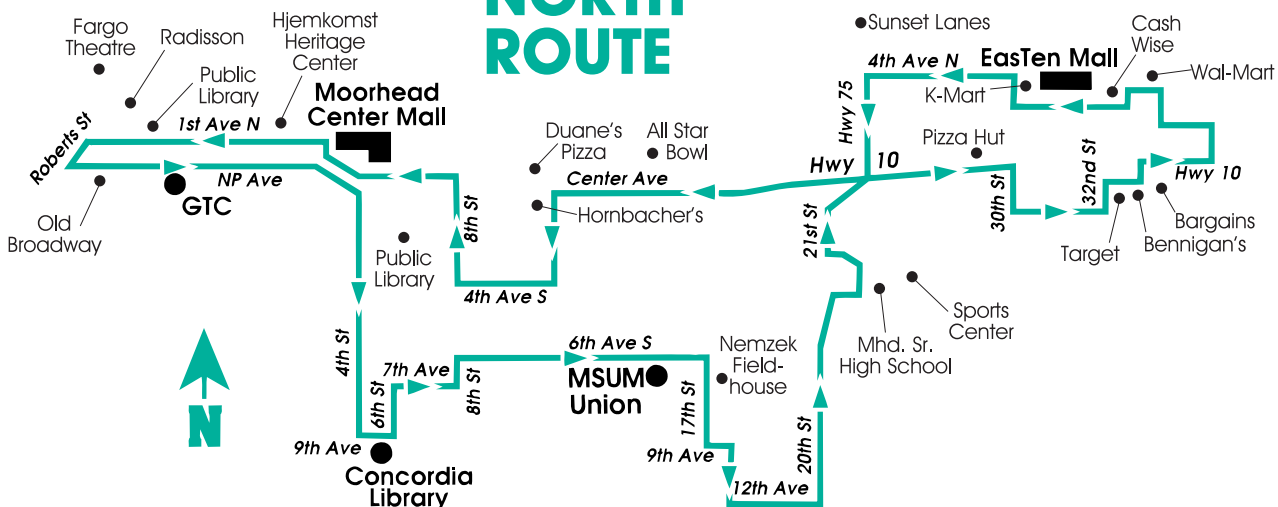

The **North Route** services the east Highway 10 Shopping Area to Downtown Moorhead and Downtown Fargo. - The **South Route** services South Moorhead and West Acres.

Upon request, the buses will make **deviations up to two blocks** from their scheduled route, i.e. Fargo Theatre, Sunset Lanes, etc. Please make arrangements, as well as return trip arrangements with your driver as you board the bus.

MOORHEAD EVENING BUS SCHEDULE

www.matbus.com

Effective Dates:
August 26, 2002 thru May 3, 2003

EVENING BUS SCHEDULE

NORTH ROUTE

SOUTH ROUTE

| Concordia 9 Ave. & 6 St | MSUM Union 6 Ave & 14 St S | Target | K-Mart | Hornbacher's | Moorhead Center Mall | GTC |
|----------------------------|-------------------------------|--------|--------|--------------|-------------------------|-------|
| 5:26 | 5:30 | 5:40 | 5:46 | 5:51 | 5:55 | 6:00 |
| 6:11 | 6:15 | 6:25 | 6:31 | 6:36 | 6:40 | 6:45* |
| 6:56 | 7:00 | 7:10 | 7:16 | 7:21 | 7:25 | 7:30 |
| 7:41 | 7:45 | 7:55 | 8:01 | 8:06 | 8:10 | 8:15* |
| 8:26 | 8:30 | 8:40 | 8:46 | 8:51 | 8:55 | 9:00 |
| 9:11 | 9:15 | 9:25 | 9:31 | 9:36 | 9:40 | 9:45* |
| 9:56 | 10:00 | - | - | - | - | - |

*Times when direct transfers are available between Moorhead and Fargo Transit Systems

Metro Area Transit
Fargo-Moorhead

| Concordia 9 Ave. & 6 St | MSUM Union 6 Ave & 14 St S | 24 Ave & 11 St S | West Acres Cinema | West Acres Roger Maris Wing | Century 10 Paradiso | Safari Theatre |
|----------------------------|-------------------------------|---------------------|----------------------|--------------------------------|------------------------|-------------------|
| 5:26 | 5:30 | 5:36 | 5:48 | 5:50 | 5:54 | 6:02 |
| 6:11 | 6:15 | 6:21 | 6:33 | 6:35 | 6:39 | 6:47 |
| 6:56 | 7:00 | 7:06 | 7:18 | 7:20 | 7:24 | 7:32 |
| 7:41 | 7:45 | 7:51 | - | 8:05 | - | - |
| 8:26 | 8:30 | 8:36 | 8:48 | 8:50 | 8:54 | 9:02 |
| 9:11 | 9:15 | 9:21 | 9:33 | 9:35 | 9:39 | 9:47 |
| 9:56 | 10:00 | 10:06 | - | - | - | 10:11 |