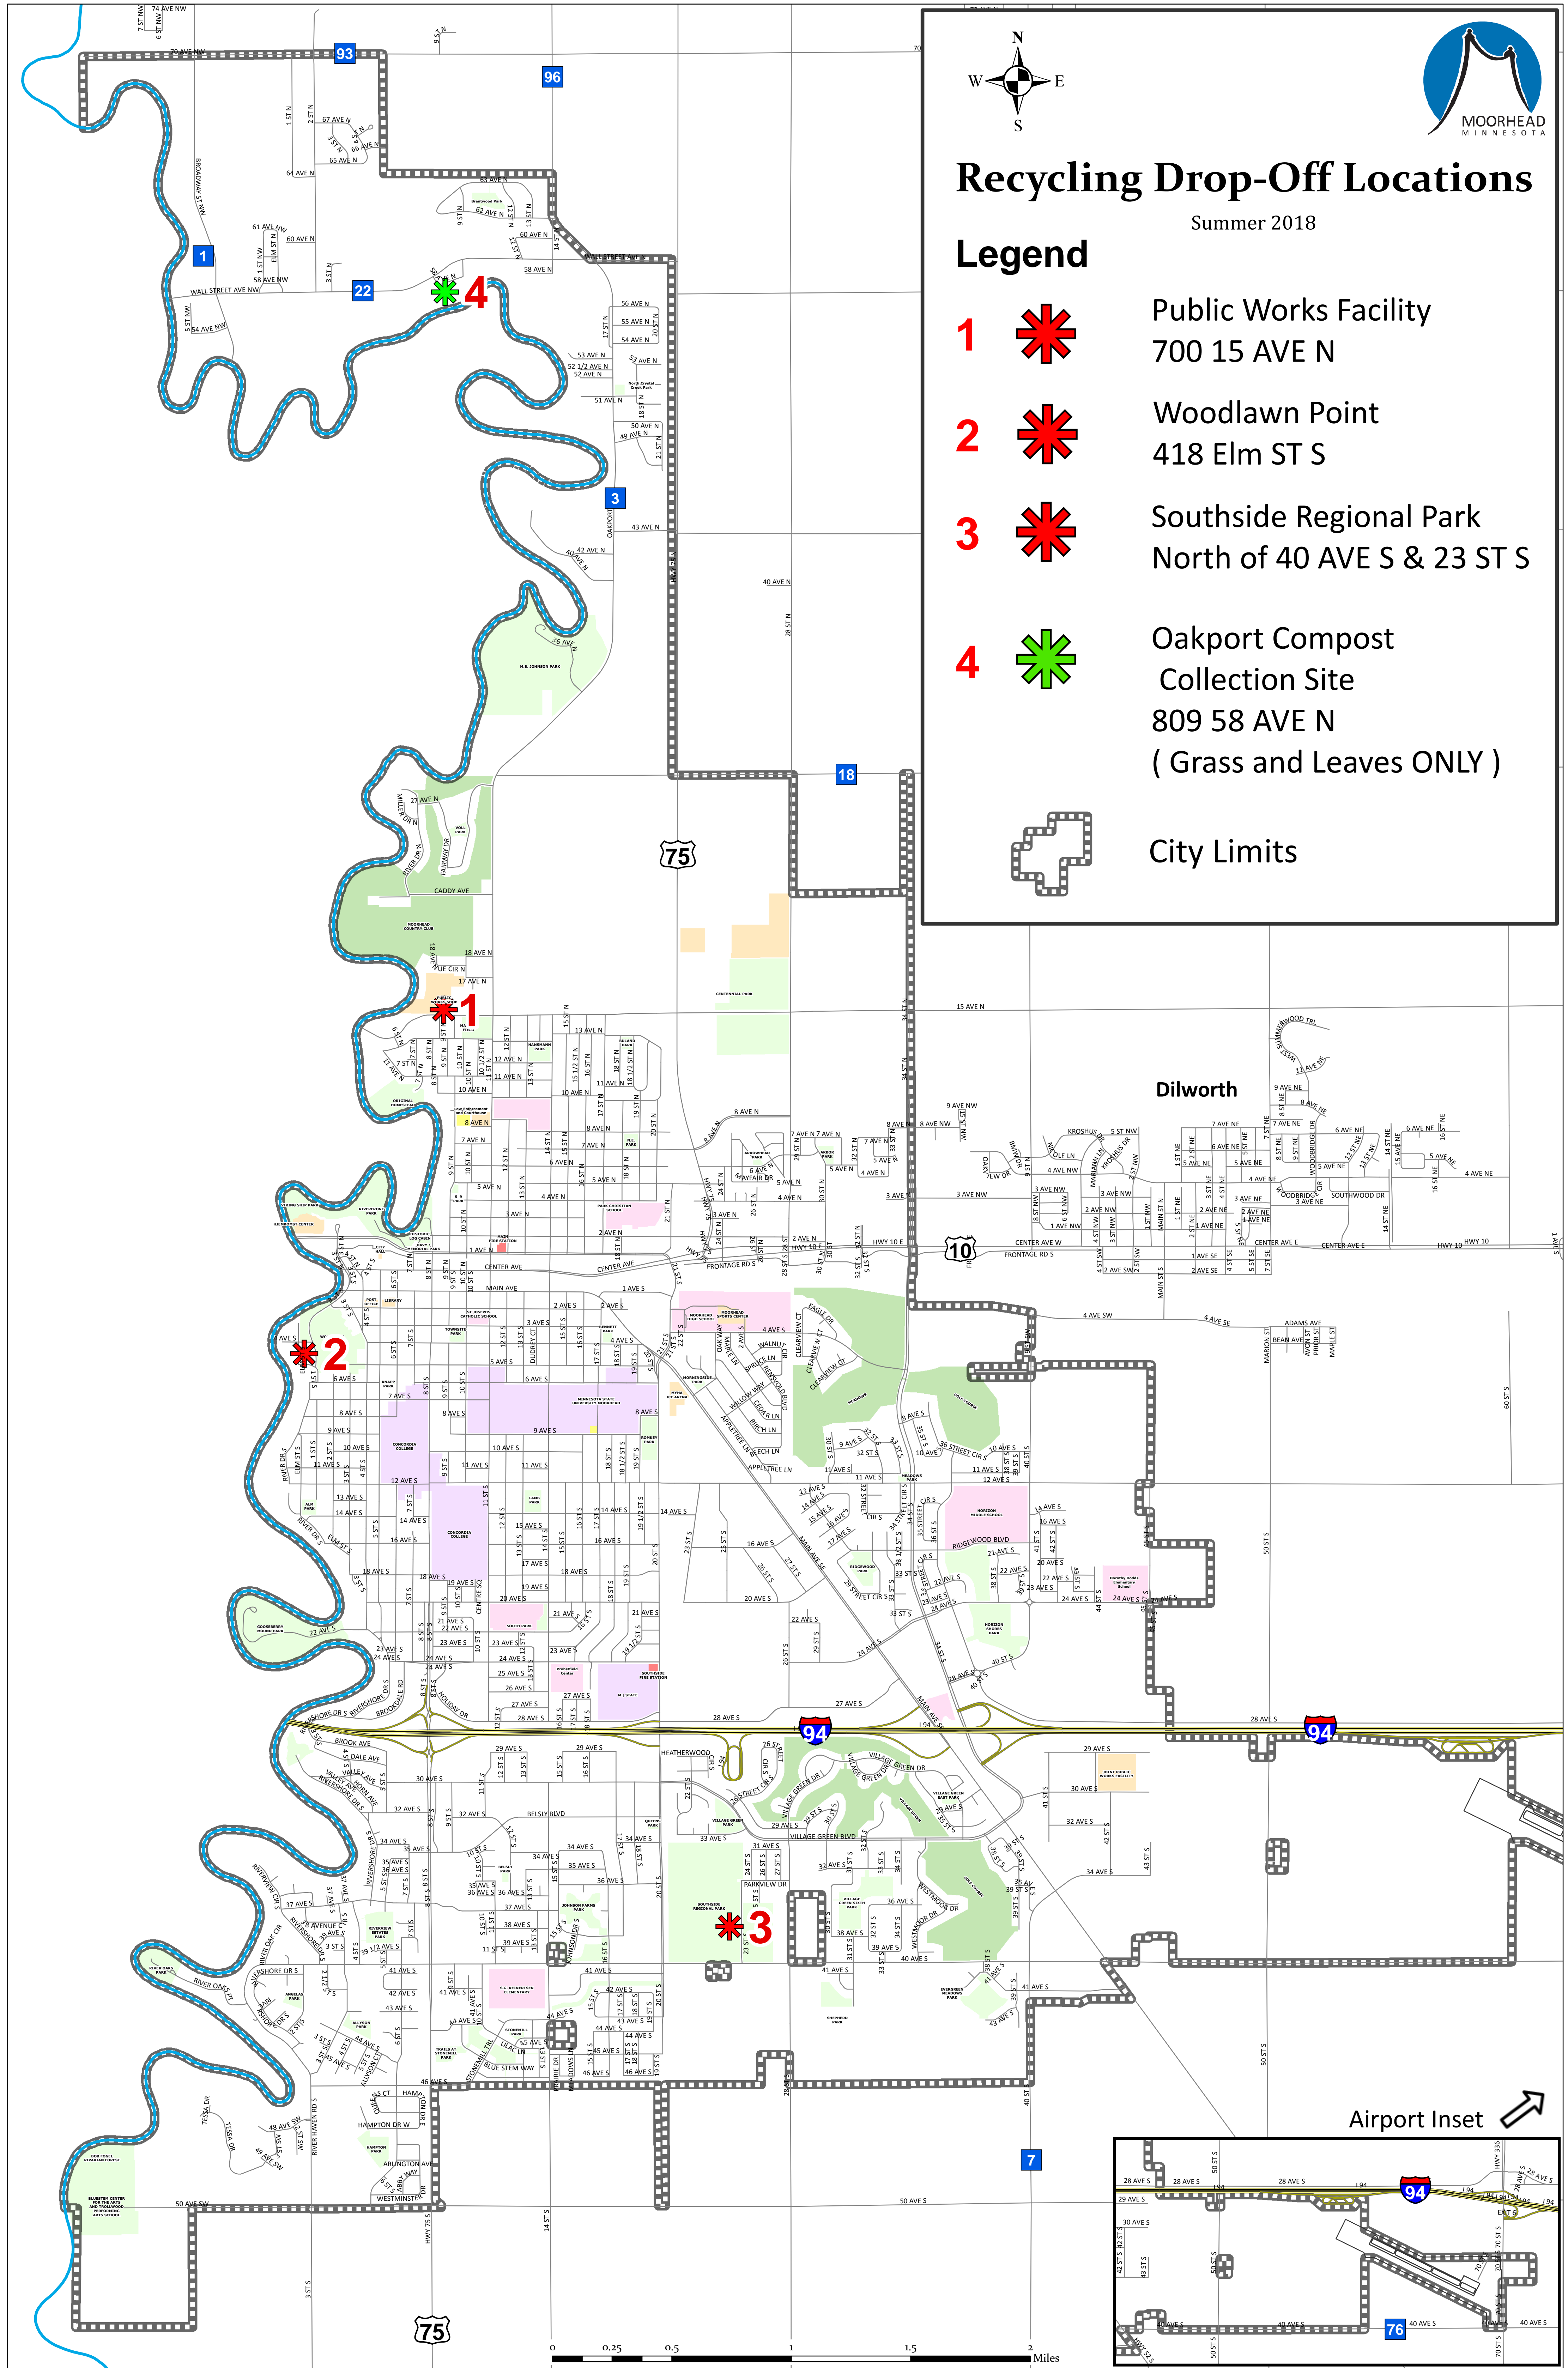

Recycling Drop-Off Locations

Summer 2018

Legend

- 1** * Public Works Facility
700 15 AVE N
- 2** * Woodlawn Point
418 Elm ST S
- 3** * Southside Regional Park
North of 40 AVE S & 23 ST S
- 4** * Oakport Compost
Collection Site
809 58 AVE N
(Grass and Leaves ONLY)

City Limits

Airport Inset