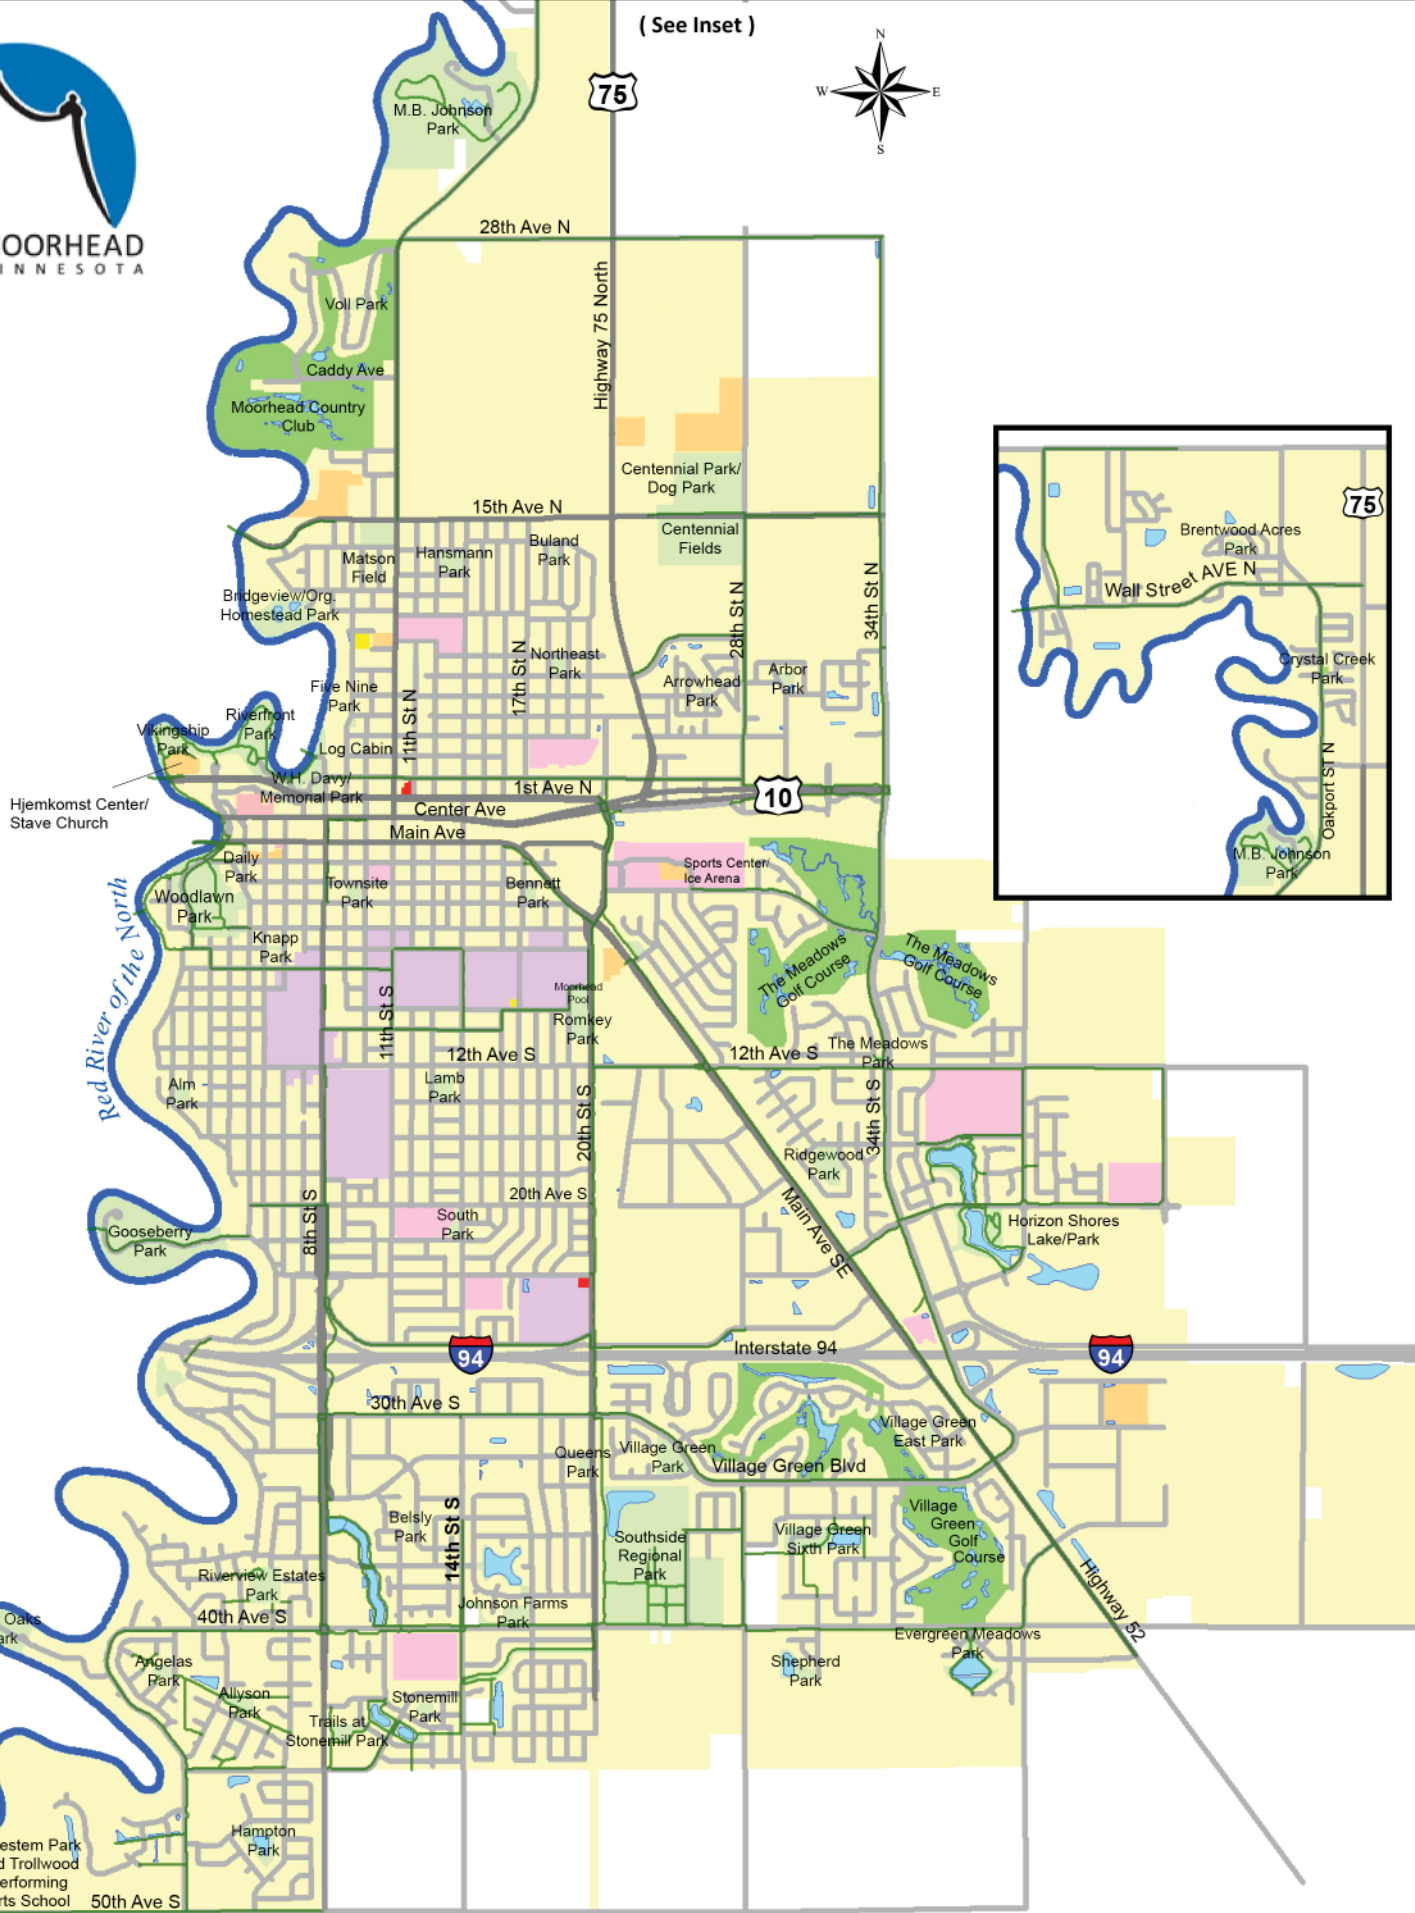

(See Inset)

Moorhead Parks & Recreation

moorheadparks.com

Adopt-A-Park

Allyson	M.B. Johnson
Alm - Moorhead Midday Central Lions	Morningside
Angelas	Northeast - Bjornson Tree Care and Landscaping
Arbor	Queens
Arrowhead	Ridgewood - A Friend of Moorhead
Belsly	River Oaks
Bennett	Riverfront
Brentwood Acres	Riverview Estates - Larry and Ann Anderson
Bridgeview	Romkey - Cricket Wireless Moorhead / Sylvia Garcia
Buland	South - Aubrey Johnson
Crystal Creek	Stonemill
Daily - Brian Fuder, Square Foot Gardening For the RRV	Southside Regional
Davy Memorial	Tessa
Evergeen Meadows	The Meadows
Five Nine	Townsite - St. Joseph's Catholic Church
Gooseberry - Soroptomist	Trails at Stonemill
Hampton - Chris Martin	Viking Ship
Hansman - Jeffrey Blaseg Photography	Village Green - Moms Club of Fargo-Moorhead
Horizon Shores - YMCA of Cass/Clay Counties at Dorothy Dodds	Village Green Sixth
Johnson Farms	Voll
Knapp	Woodlawn
Lamb - Vikingland Kiwanis	Bennett, Queens, Woodlawn & Romkey Community Juvenile Work Crew & Community Service Youth
Picnic Park - Inspire Innovation Lab	

*Orange is Available to Adopt
*Black is Adopted