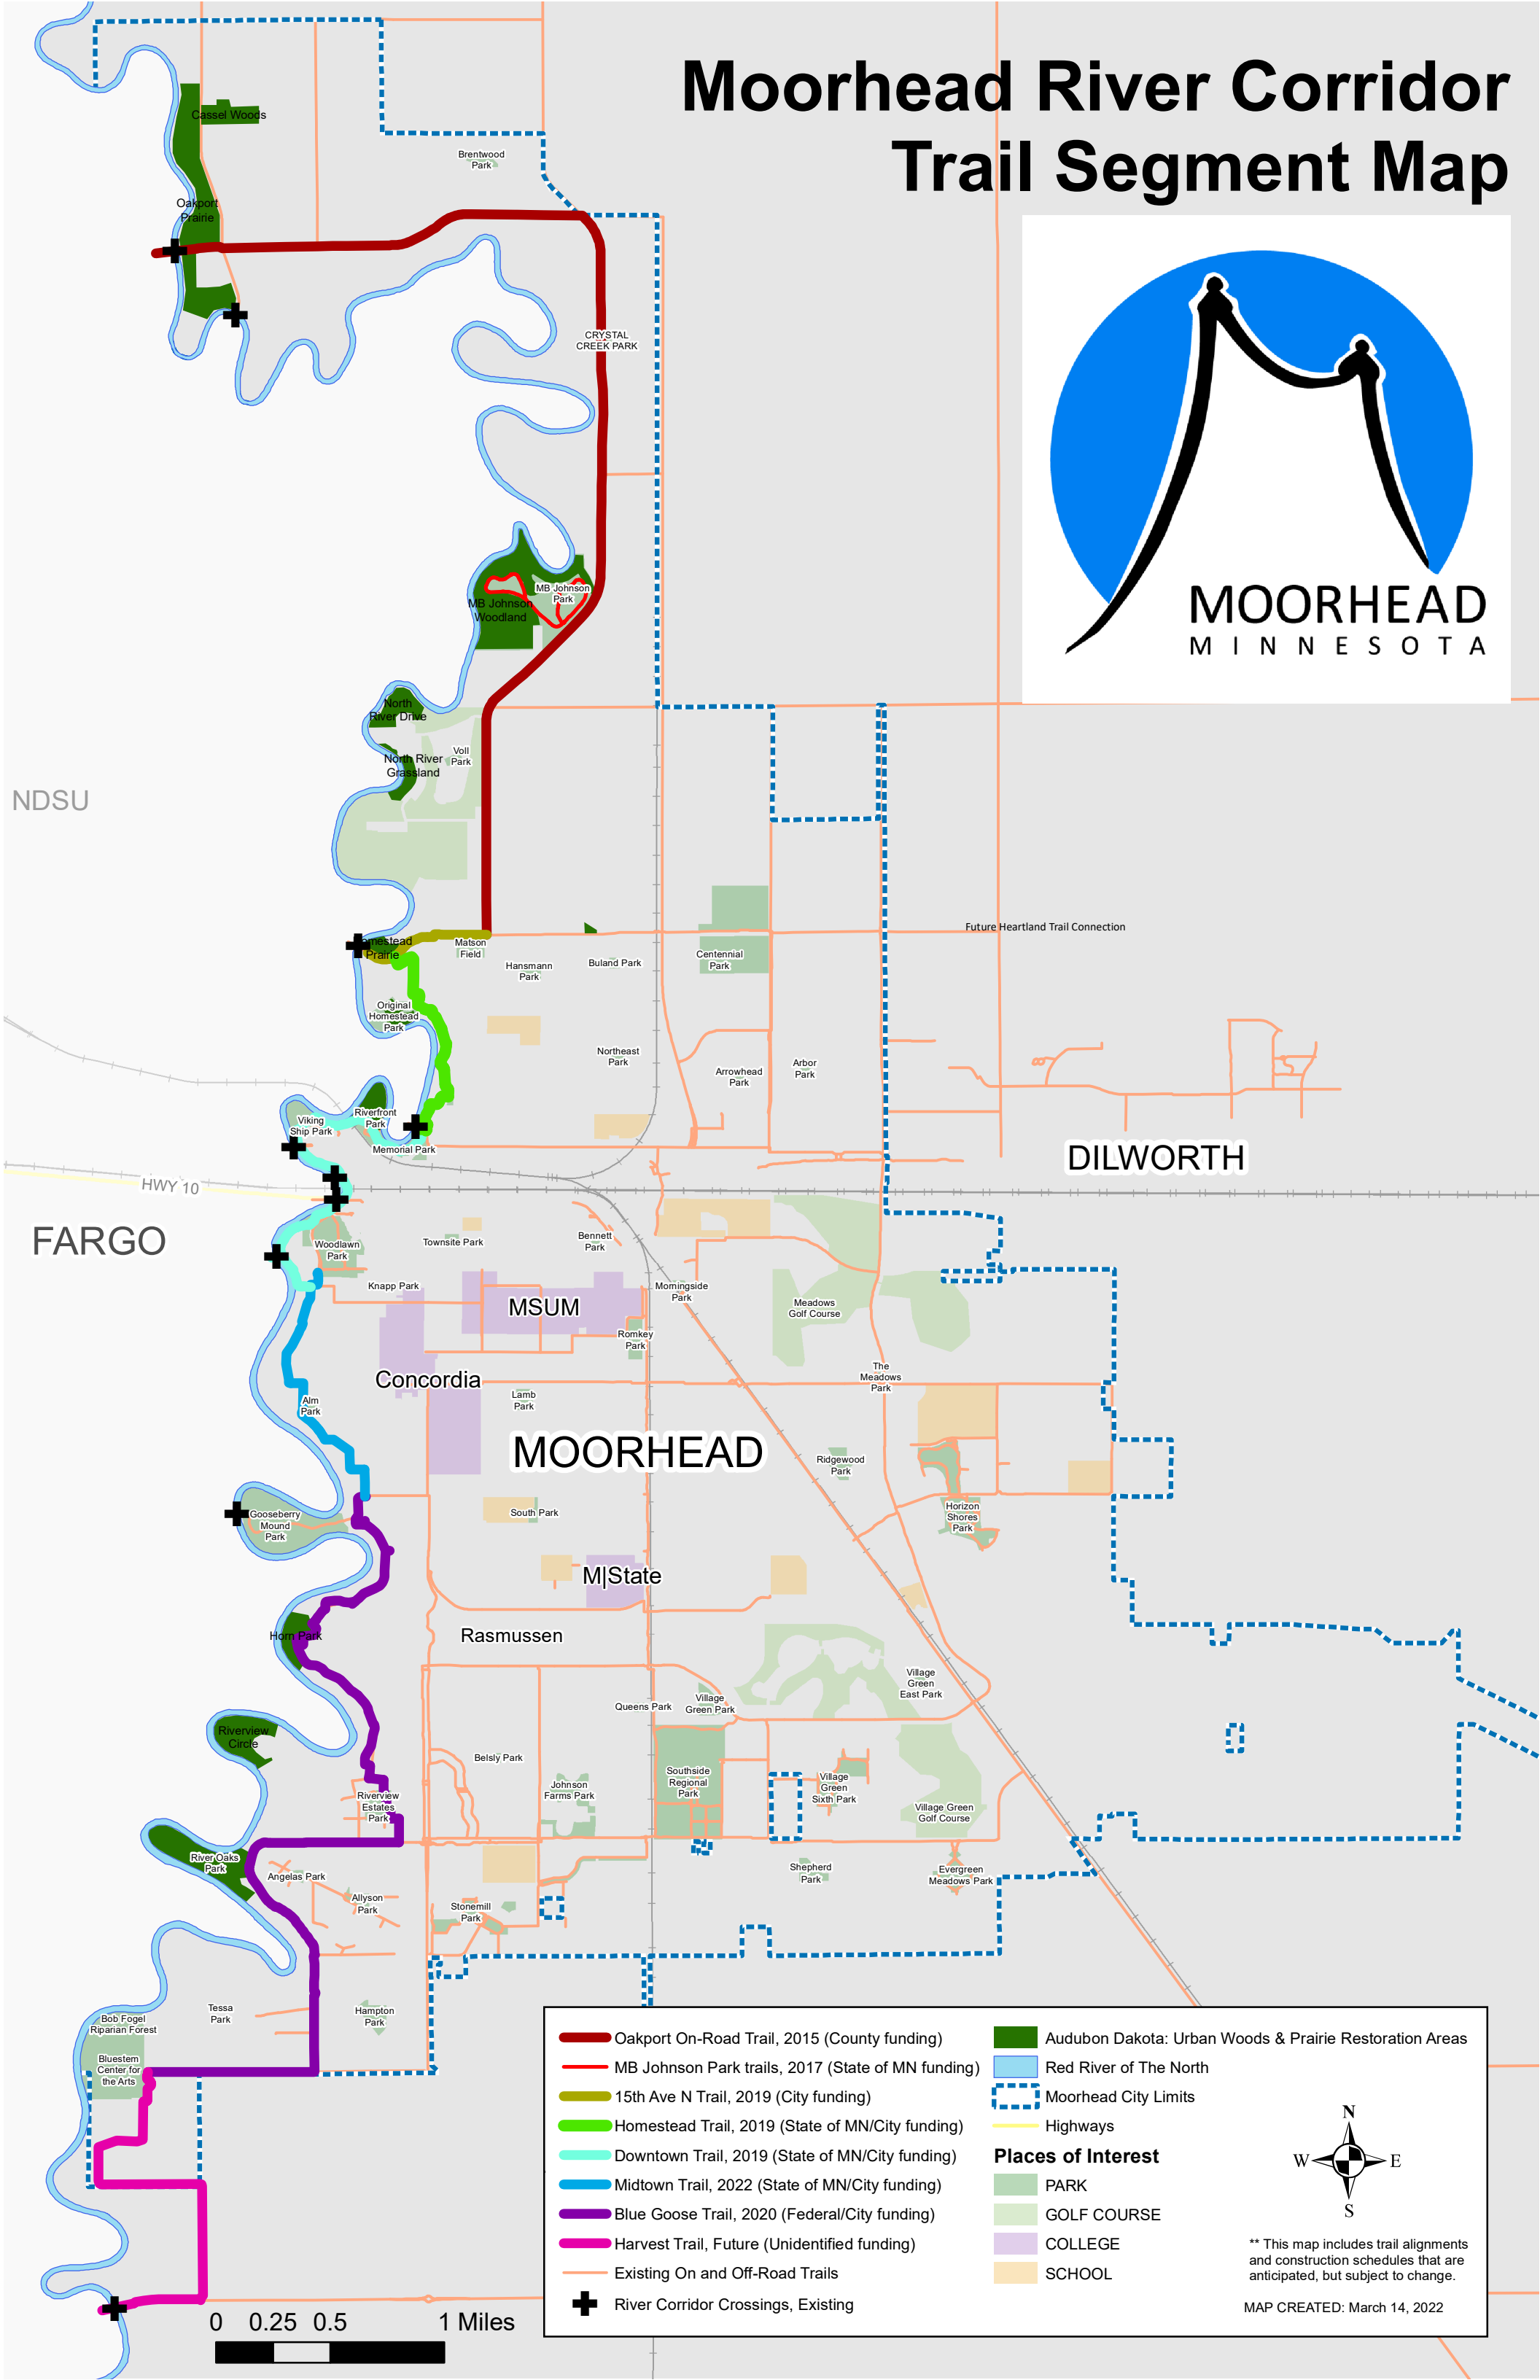

Moorhead River Corridor Trail Segment Map

NDSU

FARGO

DILWORTH

MSUM

MOORHEAD

M|State

Rasmussen

Concordia

Oakport On-Road Trail, 2015 (County funding)	Audubon Dakota: Urban Woods & Prairie Restoration Areas
MB Johnson Park trails, 2017 (State of MN funding)	Red River of The North
15th Ave N Trail, 2019 (City funding)	Moorhead City Limits
Homestead Trail, 2019 (State of MN/City funding)	Highways
Downtown Trail, 2019 (State of MN/City funding)	Places of Interest
Midtown Trail, 2022 (State of MN/City funding)	PARK
Blue Goose Trail, 2020 (Federal/City funding)	GOLF COURSE
Harvest Trail, Future (Unidentified funding)	COLLEGE
Existing On and Off-Road Trails	SCHOOL
River Corridor Crossings, Existing	

** This map includes trail alignments and construction schedules that are anticipated, but subject to change.

MAP CREATED: March 14, 2022